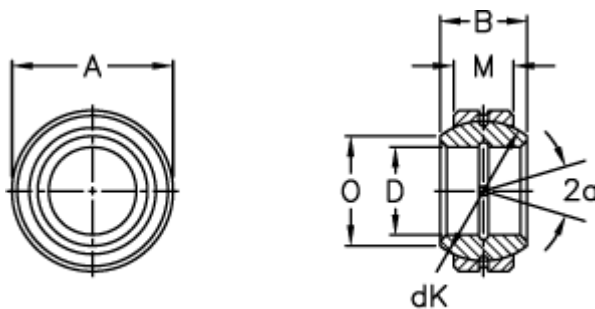

Article number: 03505180

Description: Fluro Rod end GE 180FO

Measures

Str. 6–12 uden smørerille

A = 290 0 -0,035

B = 155

D = 180 0 -0,025

dK = 250

Dynamic load C (kN) = 2120

M = 100

O = 196.1

Static load C0 (kN) = 10600

Tilt angle = 14

Weight = 35400